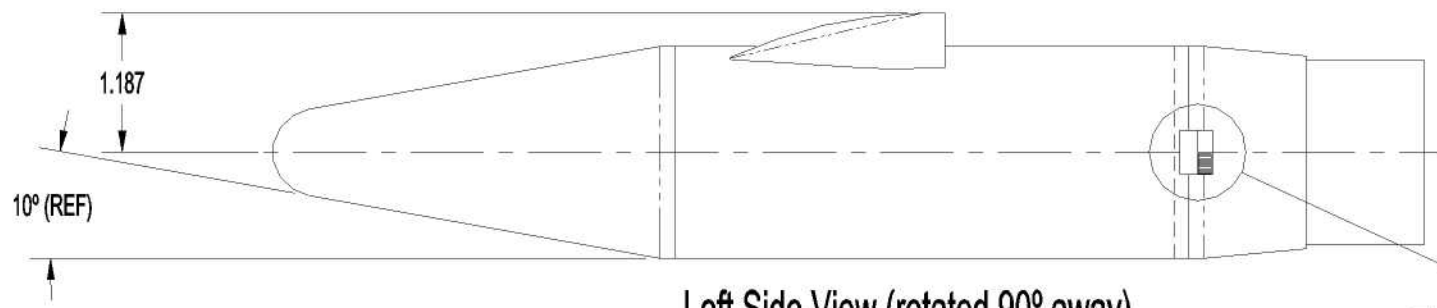

TOP View

Left Side View (rotated 90° away)

Fairing

Detail "A"  
2x Scale

CINEROC™  
 Original design by Mike Dorfler  
 Drawing by Mike Jerauld 4/17/2002  
 All measurements are approximate  
 and are FOR REFERENCE ONLY