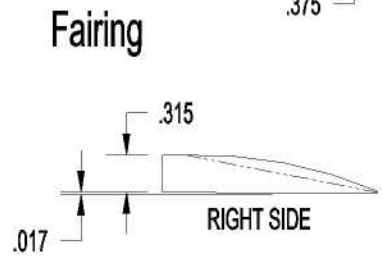

TOP View

Left Side View (rotated 90° away)

Fairing

Detail "A"  
2x Scale

CINEROC™  
 Original design by Mike Dorfler  
 Drawing by Mike Jerauld 4/17/2002  
 All measurements are approximate  
 and are FOR REFERENCE ONLY