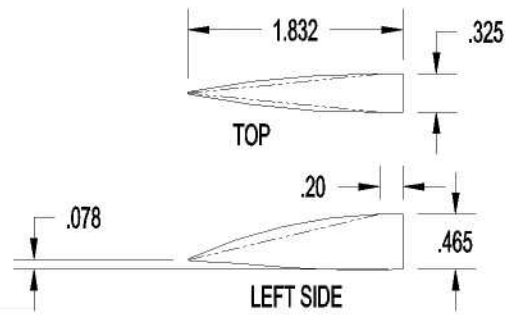

TOP View

Left Side View (rotated 90° away)

Fairing

Detail "A"  
2x Scale

CINEROC™  
 Original design by Mike Dorfler  
 Drawing by Mike Jerauld 4/17/2002  
 All measurements are approximate  
 and are FOR REFERENCE ONLY