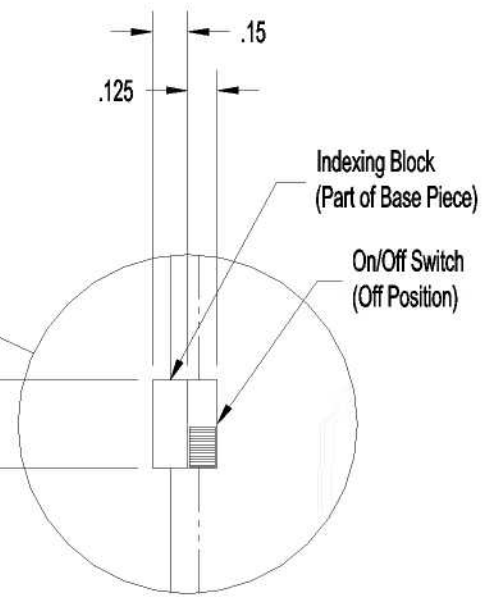

TOP View

Left Side View (rotated 90° away)

Fairing

Detail "A"  
2x Scale

CINEROC™  
 Original design by Mike Dorfler  
 Drawing by Mike Jerauld 4/17/2002  
 All measurements are approximate  
 and are FOR REFERENCE ONLY