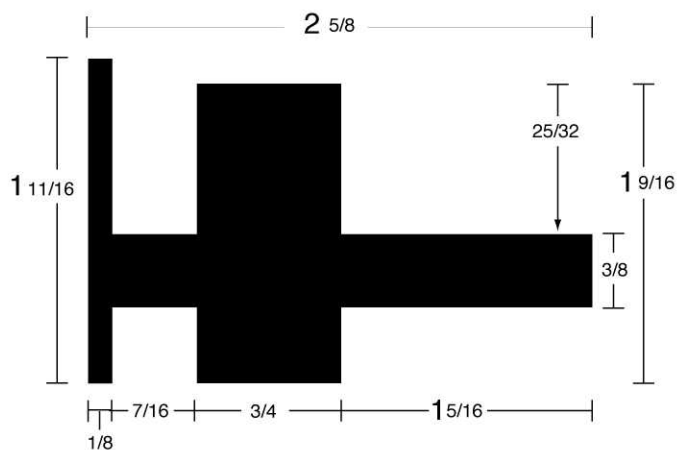

Skylab painting guide

All measurements in inches

Stripe on upper corrugation- $\frac{3}{8}$ " x $1 \frac{3}{4}$ "

White stripe on bottom- $\frac{1}{4}$ " wide

Black

White