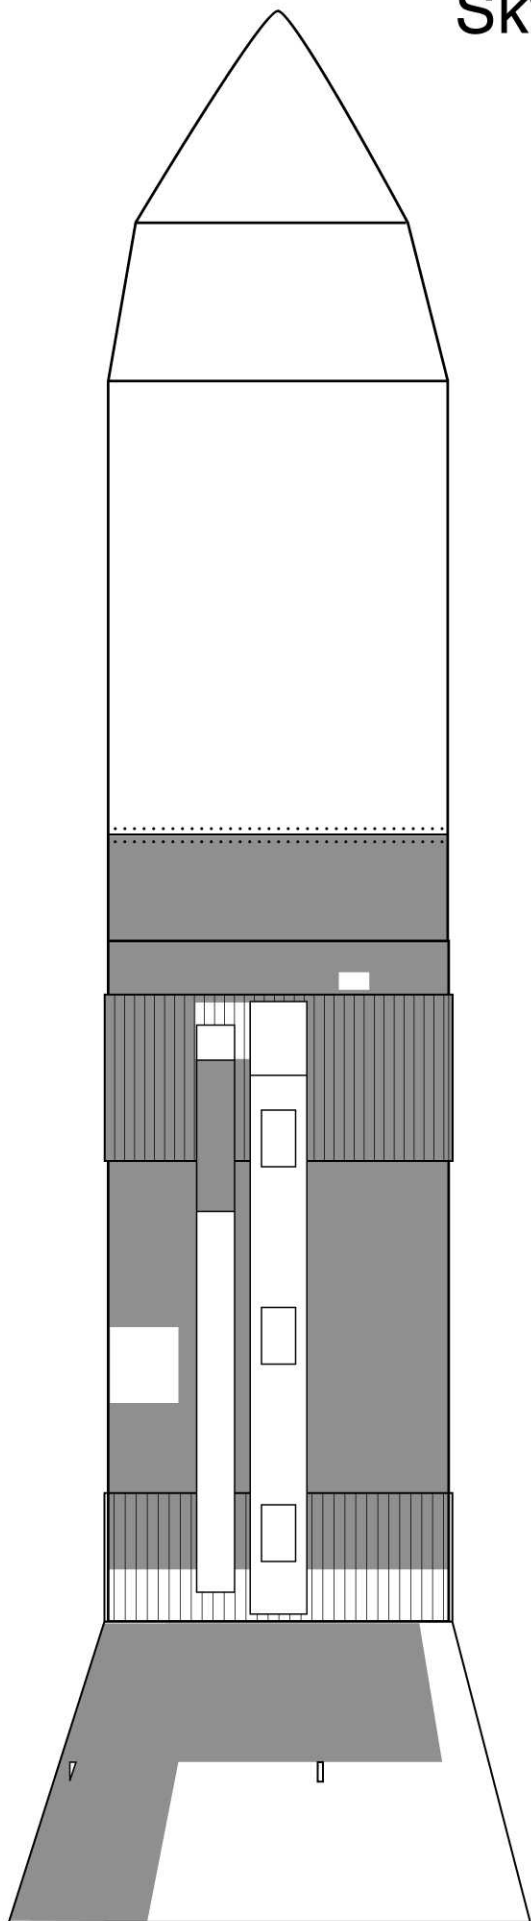

Skylab painting guide

All measurements in inches

Stripe on upper corrugation- $\frac{3}{8}$ " x $1 \frac{3}{4}$ "

White stripe on bottom- $\frac{1}{4}$ " wide

Black

White